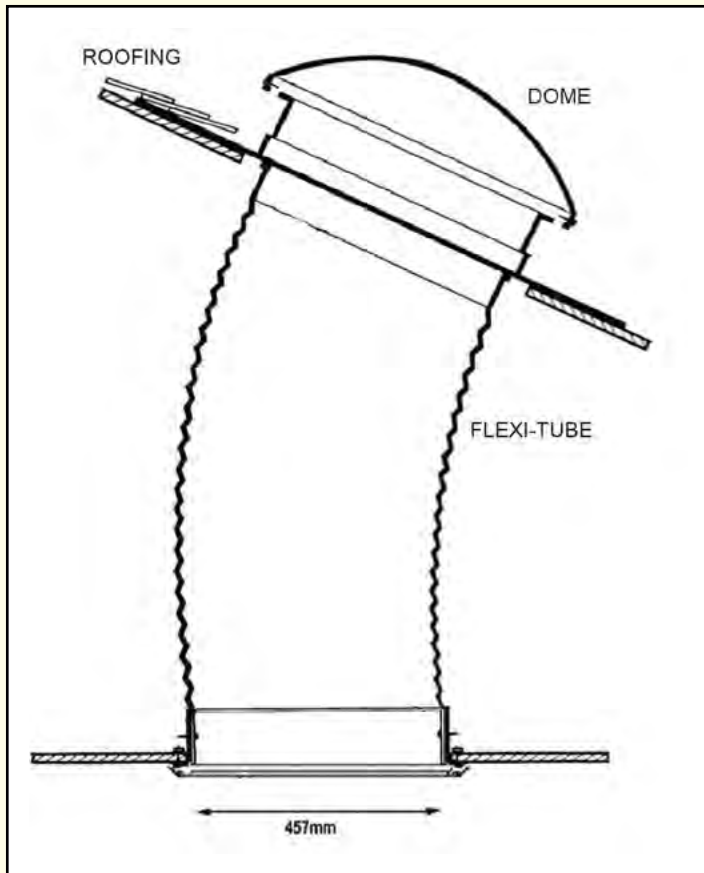

FLEXI-TUBE™ DUCTING SYSTEM

Flexi-tube™ suits most applications up to 2m in length. Installation of Flexi-tube™ is very easy, and the performance is outstanding.

Flexibility allows the installation of the roof parts and ceiling parts to be off centre, so avoiding any obstructions in the attic space is simple.

With up to 86% reflectivity, Flexi-tube™ is a cost effective and reliable component in the Sky Tunnel™ Kit.

Warranty Terms and Conditions Apply.

Distributed in New Zealand by:

ALSYNITE®

www.alsynite.co.nz

0800 257 964

COMPONENTS

- UV Stabilised grade one acrylic dome
- Screws to fasten dome
- ASA polymer vent/solid tabs
- ASA polymer breather frame
- Construction grade polyurethane seal
- 0.7mm malleable, marine grade aluminium soaker tray
- White ABS thermoplastic locking ring
- White ABS thermoplastic ceiling frame
- 3mm texture acrylic diffusers
- White ABS thermoplastic diffuser holder
- Screws to fasten Flexi-Tube™ locking ring to ceiling
- Screws to fasten ceiling frame (lock lug/cover cap included)
- Magnet
- 3mm x 6mm foam seal
- 0.45mm 430BA stainless steel reflective ring
- PVC duct tape
- 2m Flexi-Tube™

Your approved reseller is:

* The Sky Tunnel 457 is only available in mill finish - the Sky Tunnel tray in the installation example on this flyer is powdercoated. The Sky Tunnel tray can be powdercoated - powdercoating is not a service provided by Alsynite.