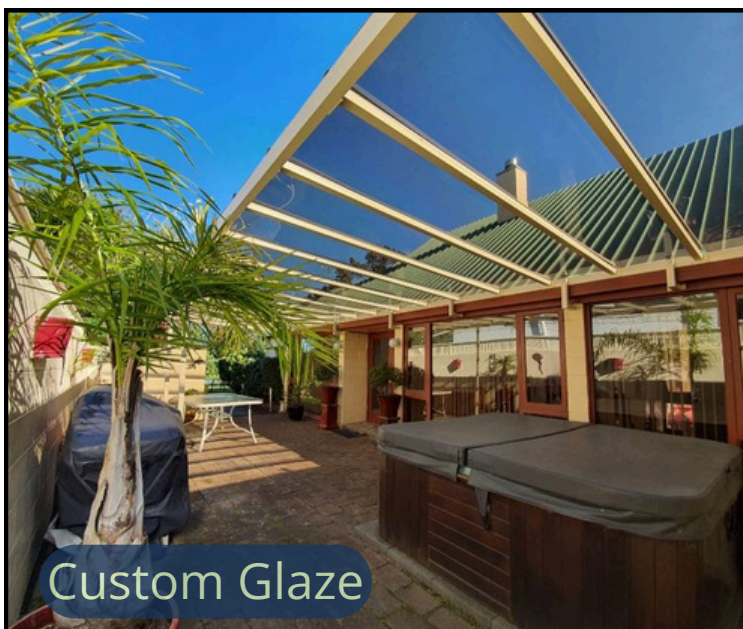

## Your Trusted Experts in Plastic Roofing – NZ Owned & Operated

Supreme Plastic Roofing Ltd is New Zealand's family-owned and operated specialists in high-quality Acrylic and Polycarbonate roofing solutions. Since 1996, we've been the go-to supplier for homeowners, builders, DIYer's and commercial clients looking for durable and reliable polycarbonate roofing, acrylic roofing, and fibreglass sheeting. Whether you're enhancing your outdoor living space with a pergola, upgrading a carport, or managing a commercial build, we stock a full range of polycarbonate roofing and acrylic roofing products to suit any application.