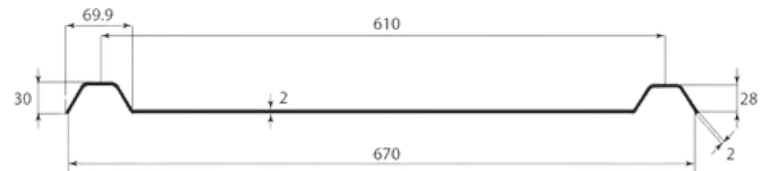

## Custom Glaze

Custom Glaze	
1.8m	\$68.00
2.1m	\$79.00
2.4m	\$91.00
2.7m	\$102.00
3.0m	\$114.00
3.6m	\$136.00
4.2m	\$159.00
4.8m	\$182.00
5.4m	\$204.00
6.0m	\$227.00
7.2m	\$272.00

CUSTOM GLAZE™