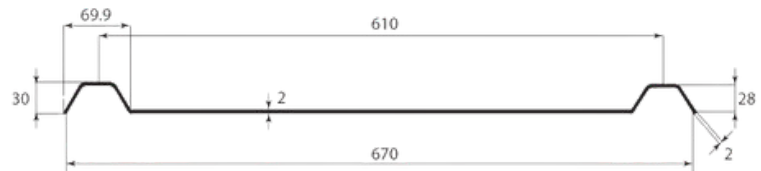

Custom Glaze

Custom Glaze	
1.8m	$75.00
2.1m	$87.00
2.4m	$100.00
2.7m	$112.00
3.0m	$125.00
3.6m	$150.00
4.2m	$175.00
4.8m	$200.00
5.4m	$225.00
6.0m	$250.00
7.2m	$300.00

CUSTOM GLAZE™

Custom Glaze Details:

- Warranty:
  - 15 Year Light Transmission
  - 10 Year Weather Breakage
- 99.9% U.V resistant
- Withstands Hailstones up to 25mm
- High-grade weather resistive coating

Available Colours:

Custom Glaze Light & Heat Transmission:

	Clear	Diffused Opal	Bronze	Grey
Light Transmission	93%	60%	23%	15%
Heat Reduction	0%	44%	18%	34%